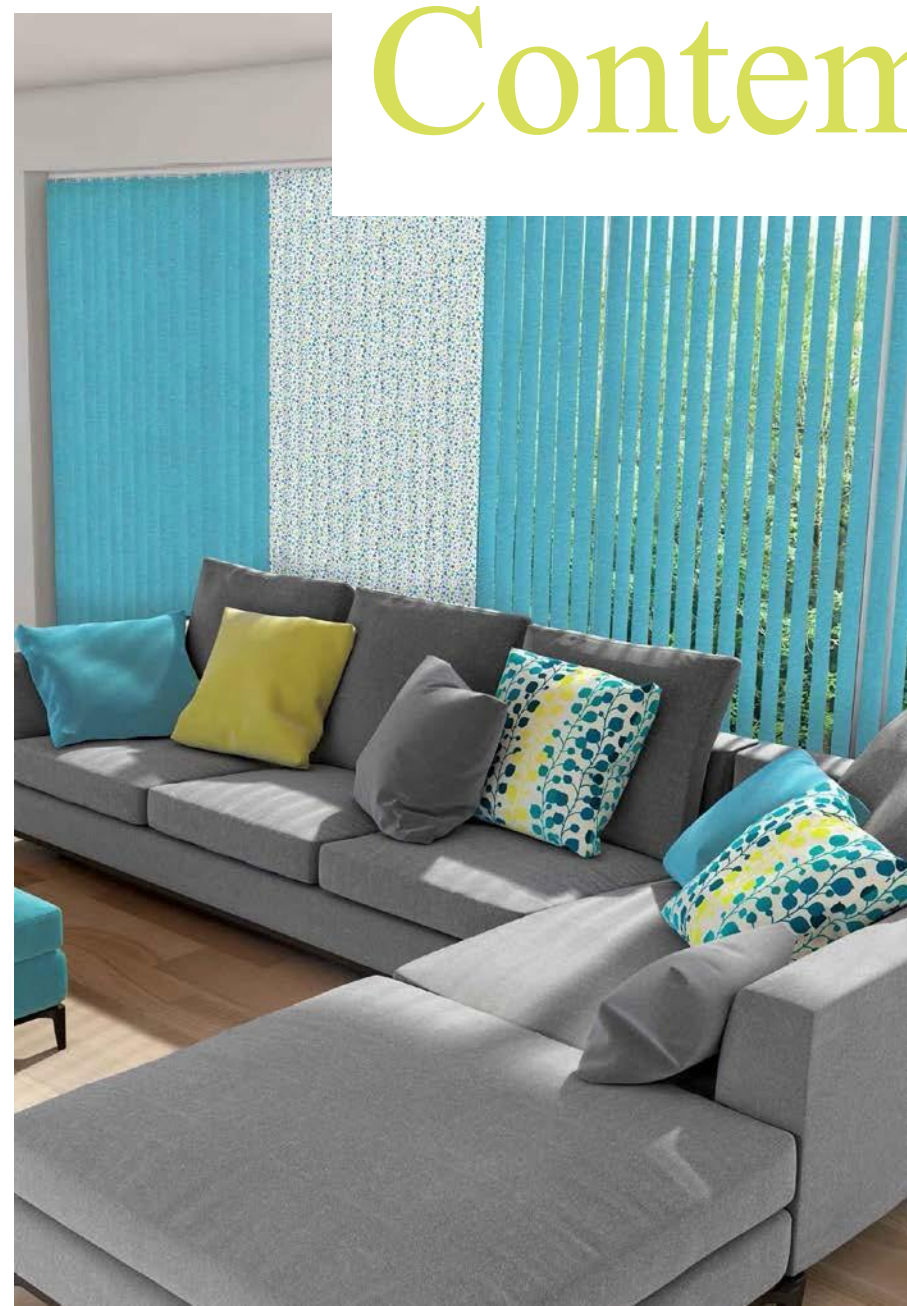

Vertical Blinds

Contemporary Style

Vertical blinds offer the ultimate in shading flexibility and privacy along with modern clean lines and stunning fabrics

Window blinds of pure distinction

Vertical blinds offer you maximum flexibility and creativity. The innovative design allows the louvres to be drawn neatly back to the side to offer clear views.

The louvres can also be rotated through 180 degrees allowing the user to control light levels within any room, yet maintain privacy.

The vertical fabric range is an eclectic mix of beautiful jacquard weaves and designs in contemporary colourways, exotic grass effects, organic natural hues and luxury metallic lustres, all of which will create window blinds of pure distinction.

Our vertical blind fabrics also feature special finishes which allow them to be easily maintained to keep your blinds looking great for many years to come

finishing
touches

oslo
jasper

enhance your interior design schemes with
superior headrails for the ultimate in style